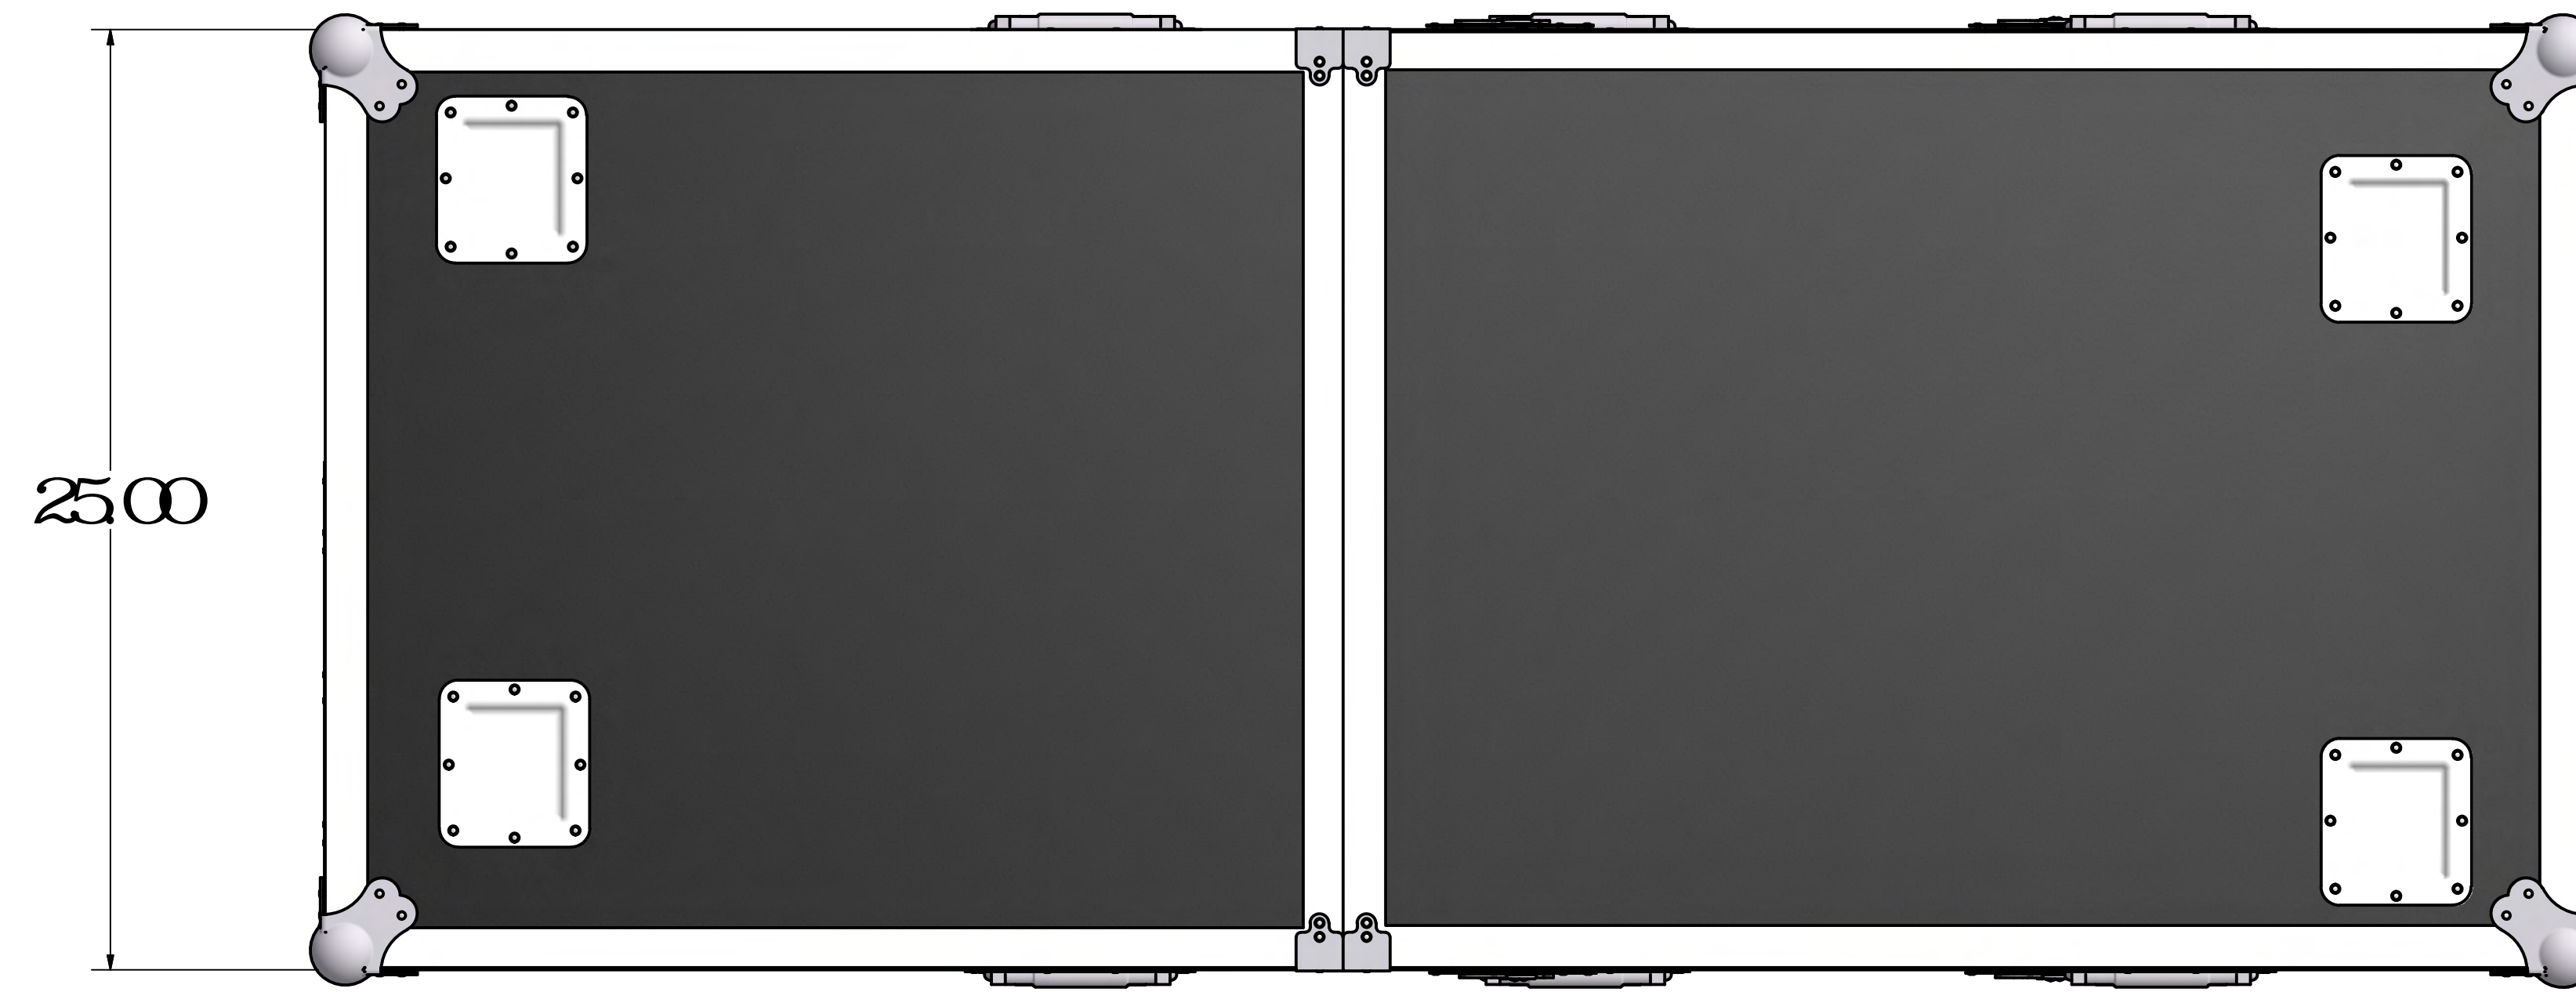

REVISION HISTORY

REV-#	DATE
A	28/09/2018

LSG MKII SYSTEM W / ROAD CASE

LSG MKII COMBO VERSION
W / G3000 AS SHOWN

*G3000 IS
OPTIONAL