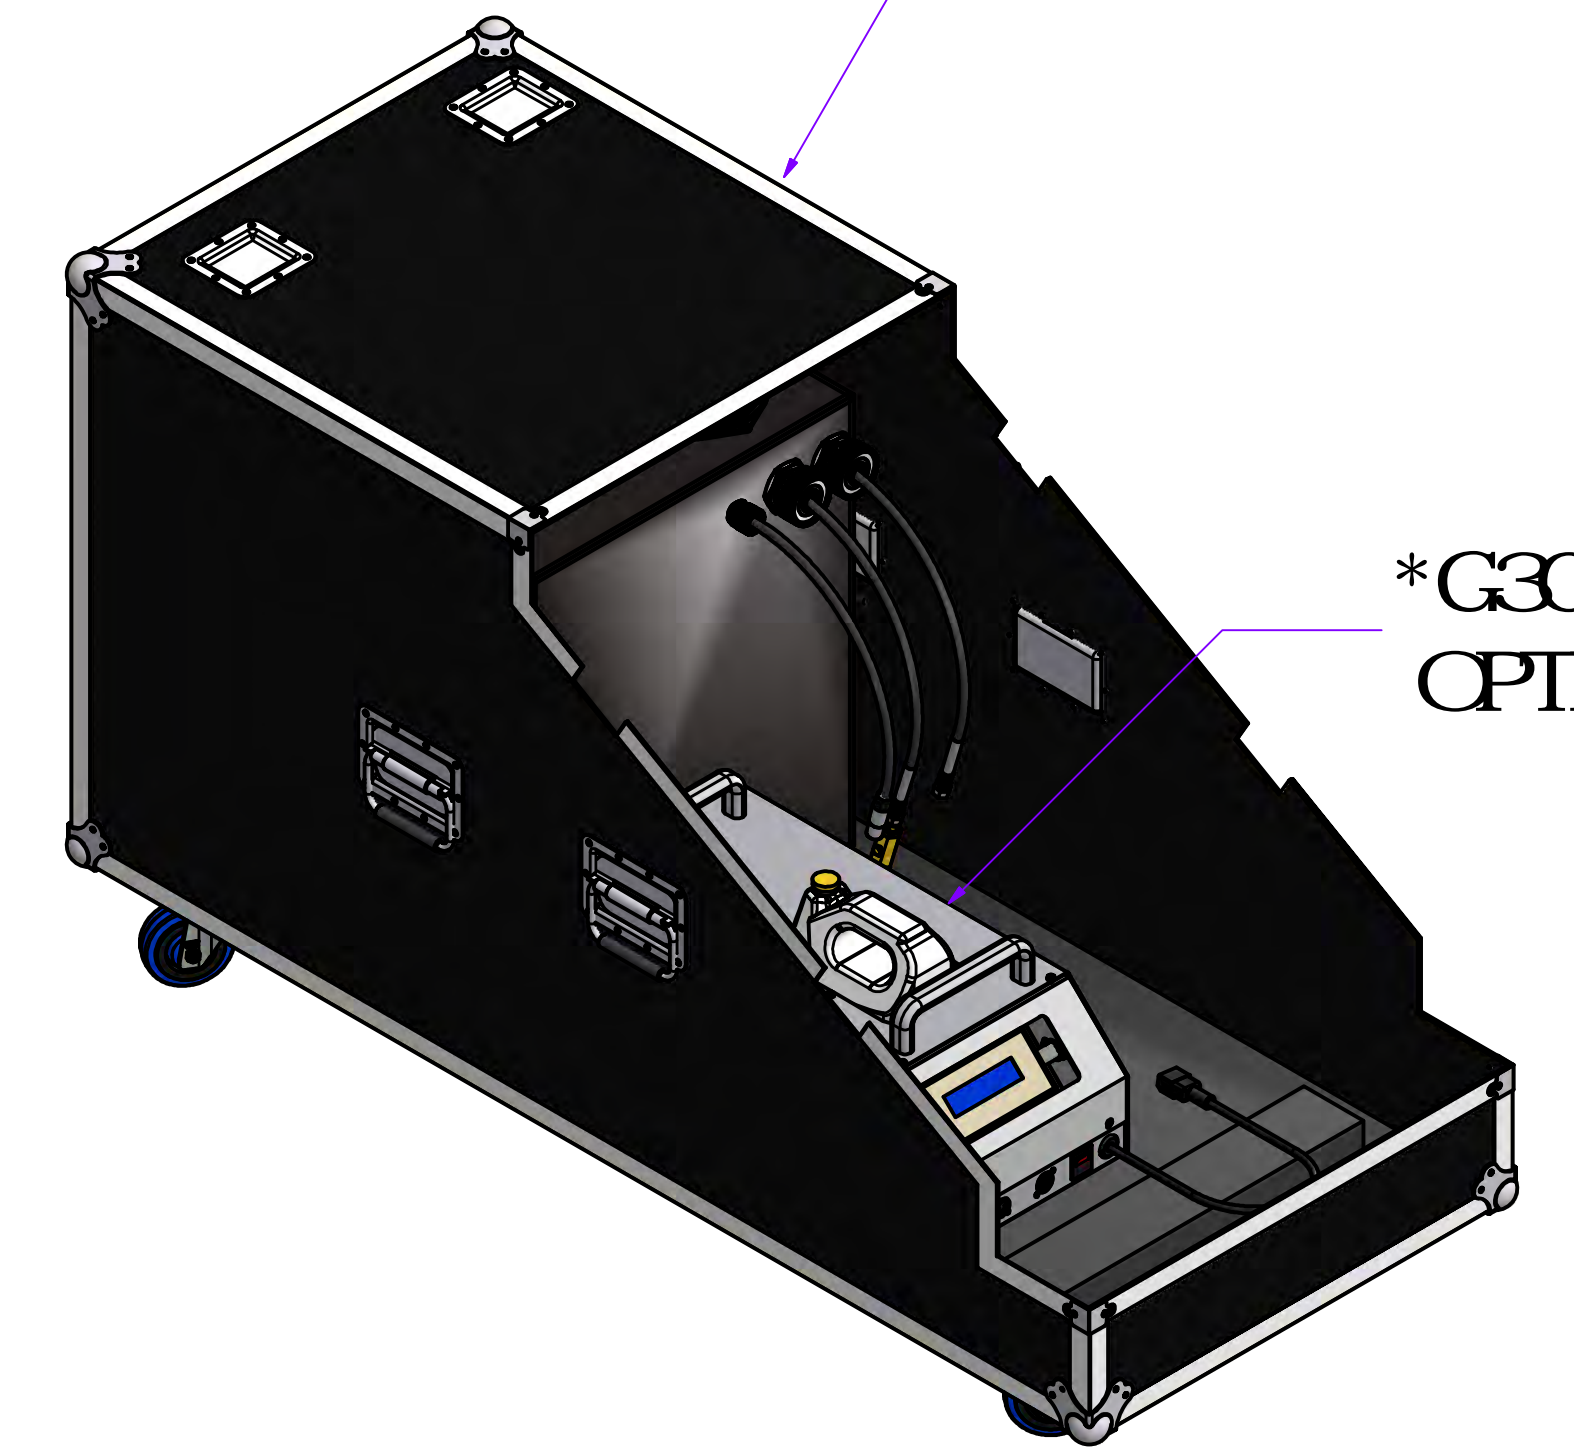

REVISION HISTORY

REV-#	DATE
A	28/09/2018

LSG MKII SYSTEM W / ROAD CASE

LSG MKII COMBO VERSION
W / G3000 AS SHOWN

*G3000 IS
OPTIONAL