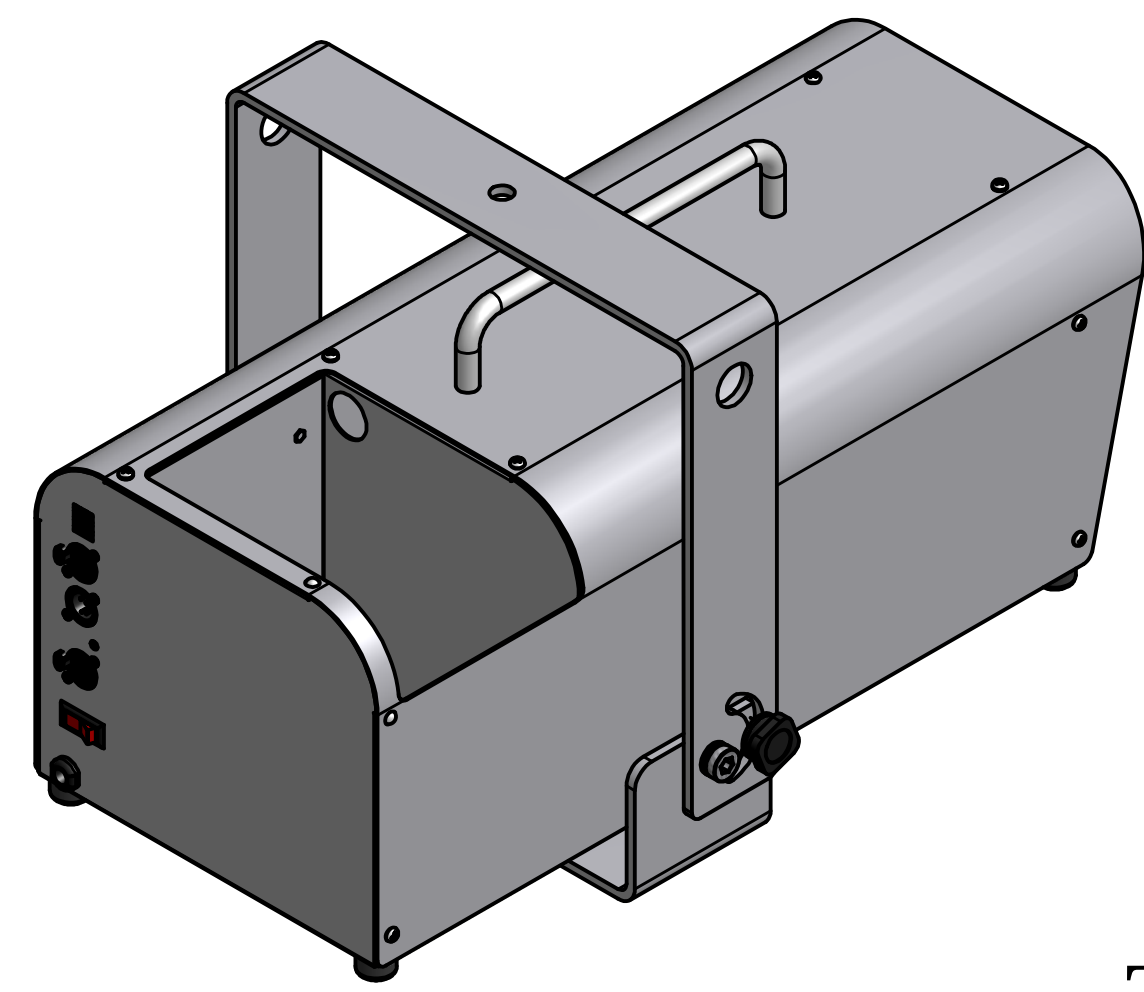

REVISION HISTORY	
REV-#	DATE
A	03/07/2018

SILENT STORM W / UNIVERSAL HEAVY DUTY TRUSS MOUNT BRACKET

TRUSS MOUNT BRACKET WITH
1/4" X 3/4" HEX BOLTS
GRADE 5