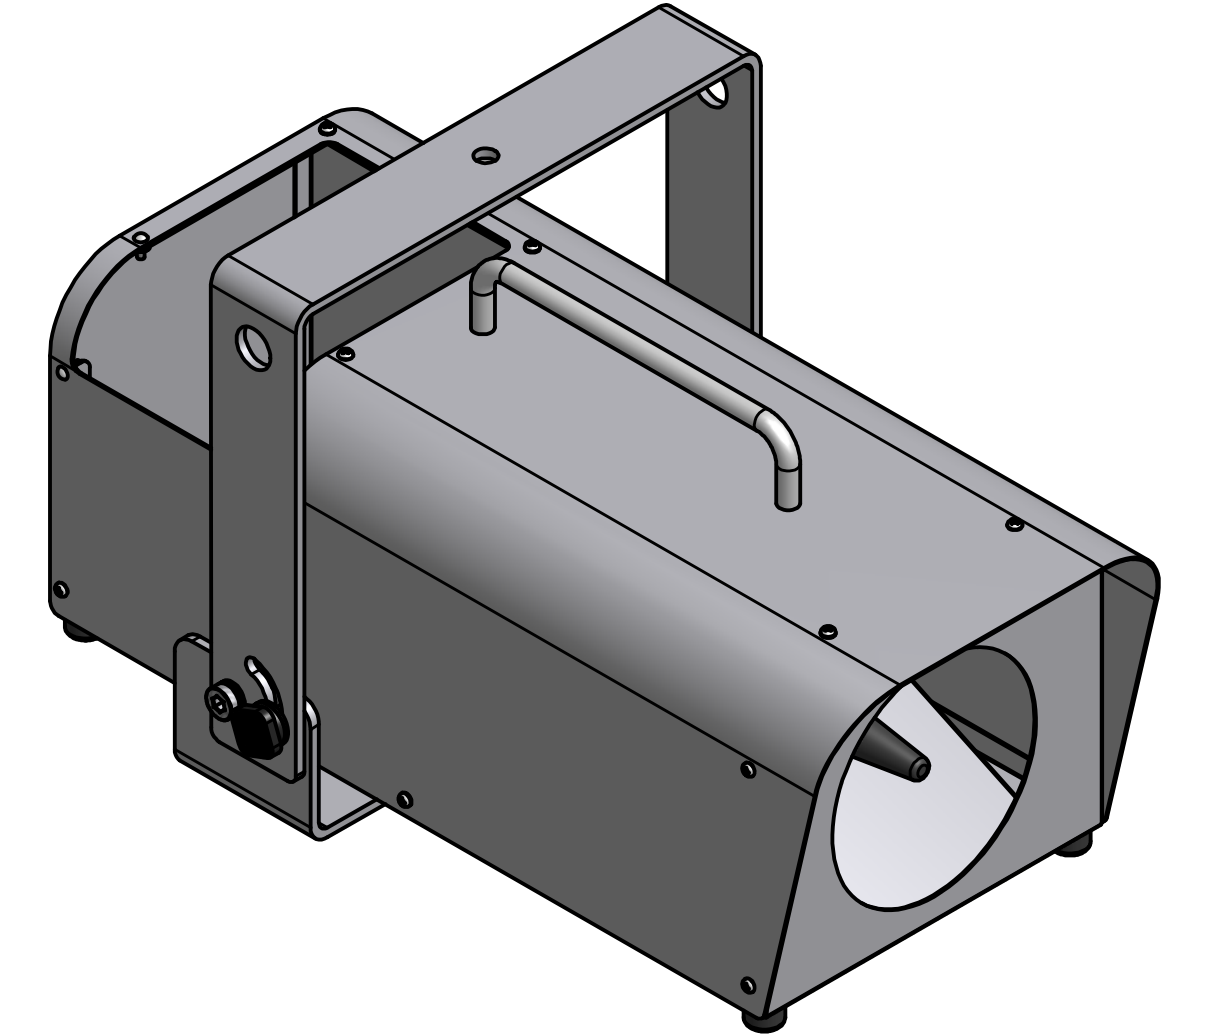

REVISION HISTORY	
REV-#	DATE
A	03/07/2018

SILENT STORM W / UNIVERSAL HEAVY DUTY TRUSS MOUNT BRACKET

TRUSS MOUNT BRACKET WITH
1/4" X 3/4" HEX BOLTS
GRADE 5