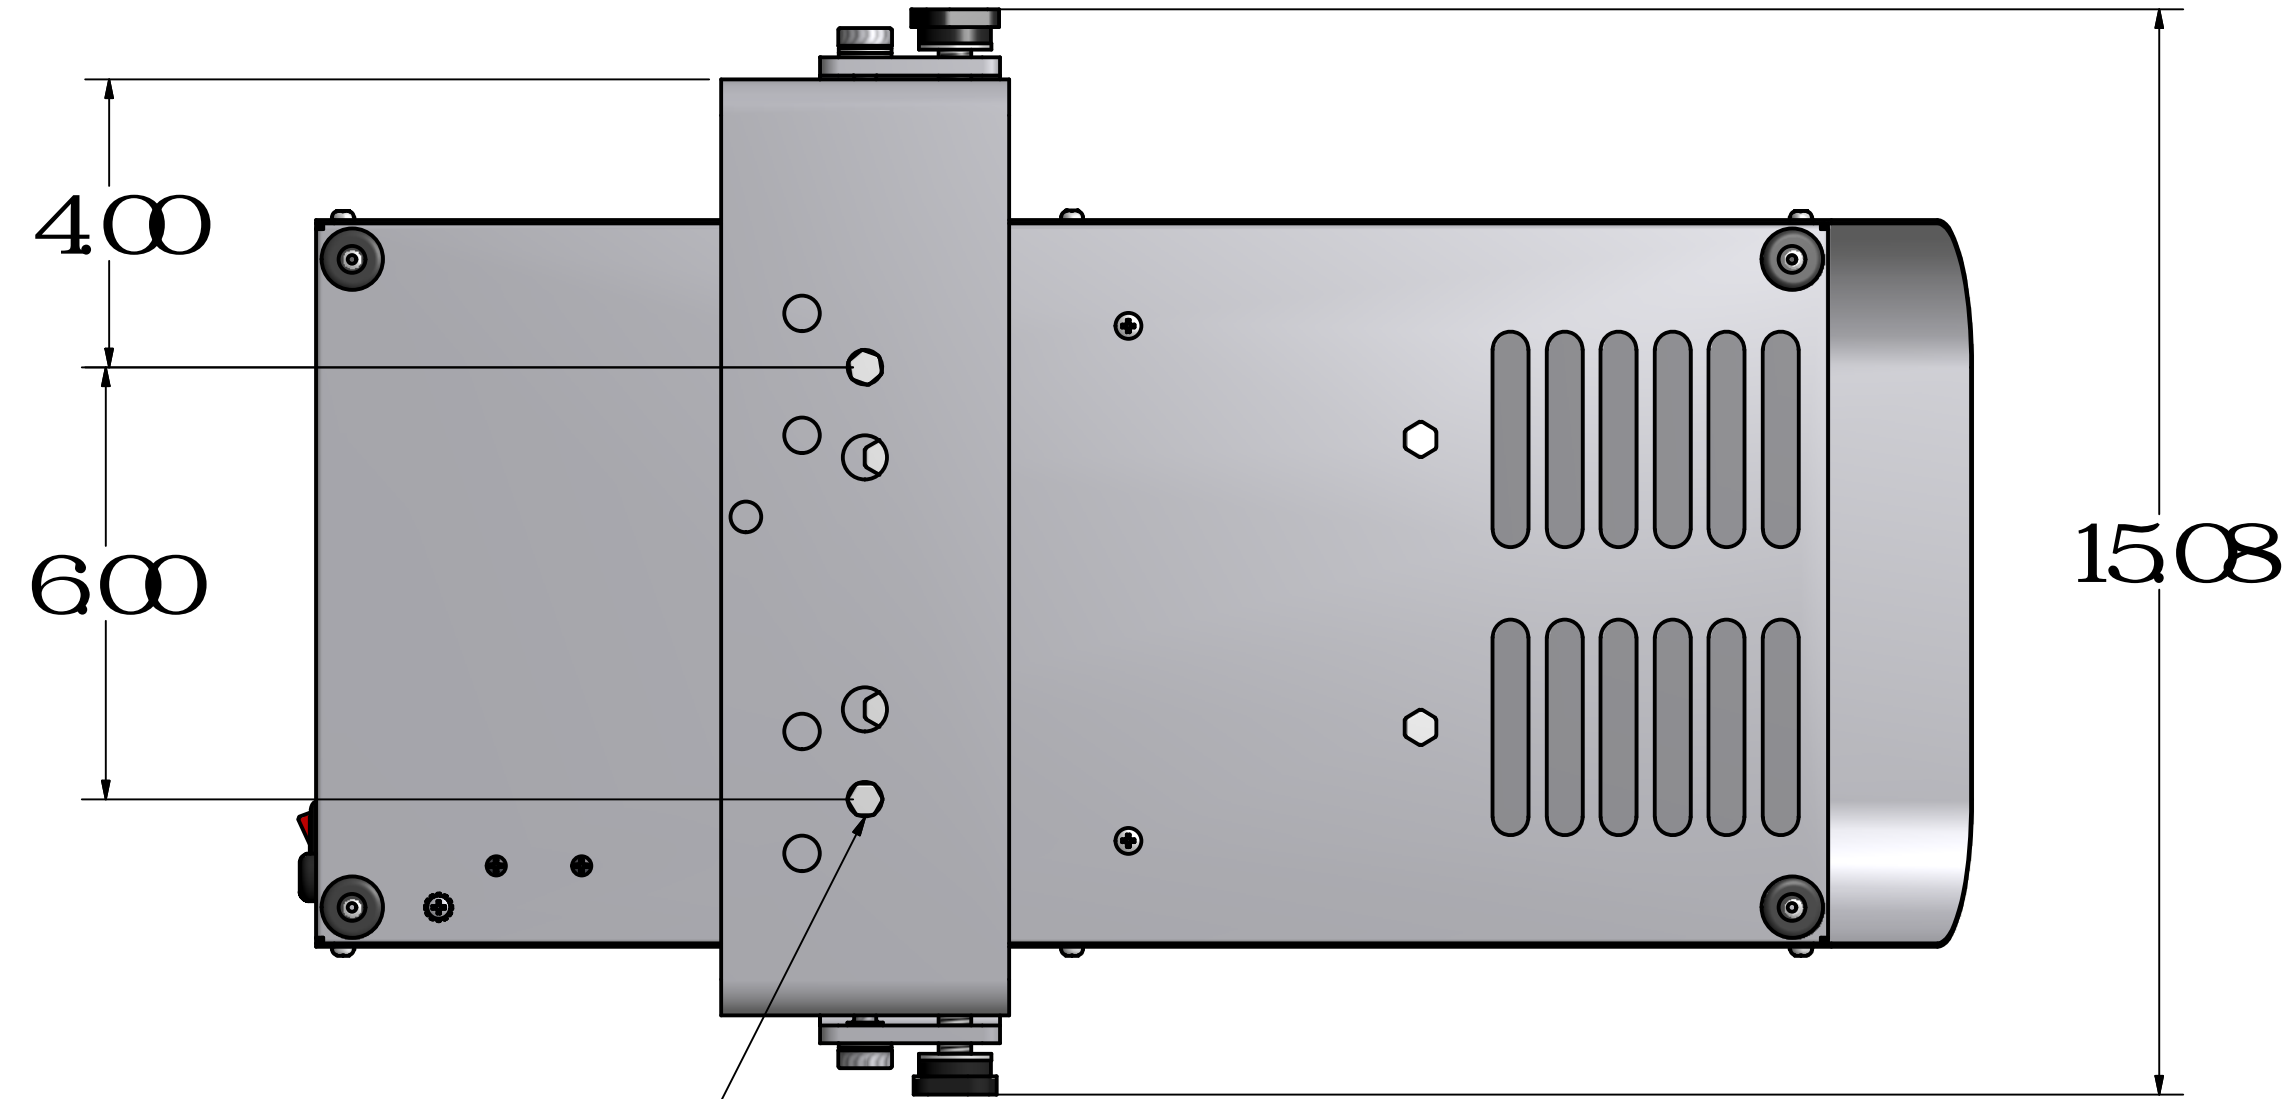

REVISION HISTORY	
REV-#	DATE
A	03/07/2018

SILENT STORM W / UNIVERSAL HEAVY DUTY TRUSS MOUNT BRACKET

TRUSS MOUNT BRACKET WITH
1/4" X 3/4" HEX BOLTS
GRADE 5