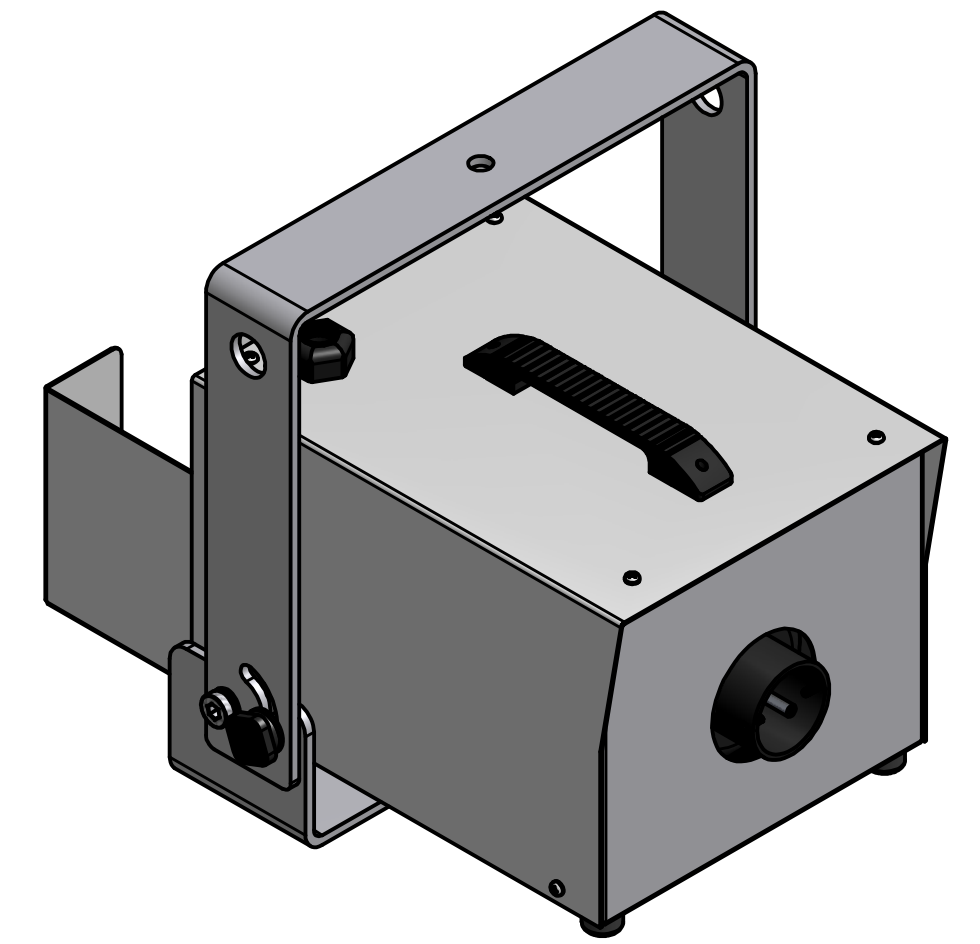

REVISION HISTORY

REV-#	DATE
B	14/12/2016

TURBO SNOW MACHINE W/ UNIVERSAL HEAVY DUTY TRUSS MOUNT BRACKET

Truss Mount Bracket With
1/4" X 1/5" HEXBOLTS
Grade 5