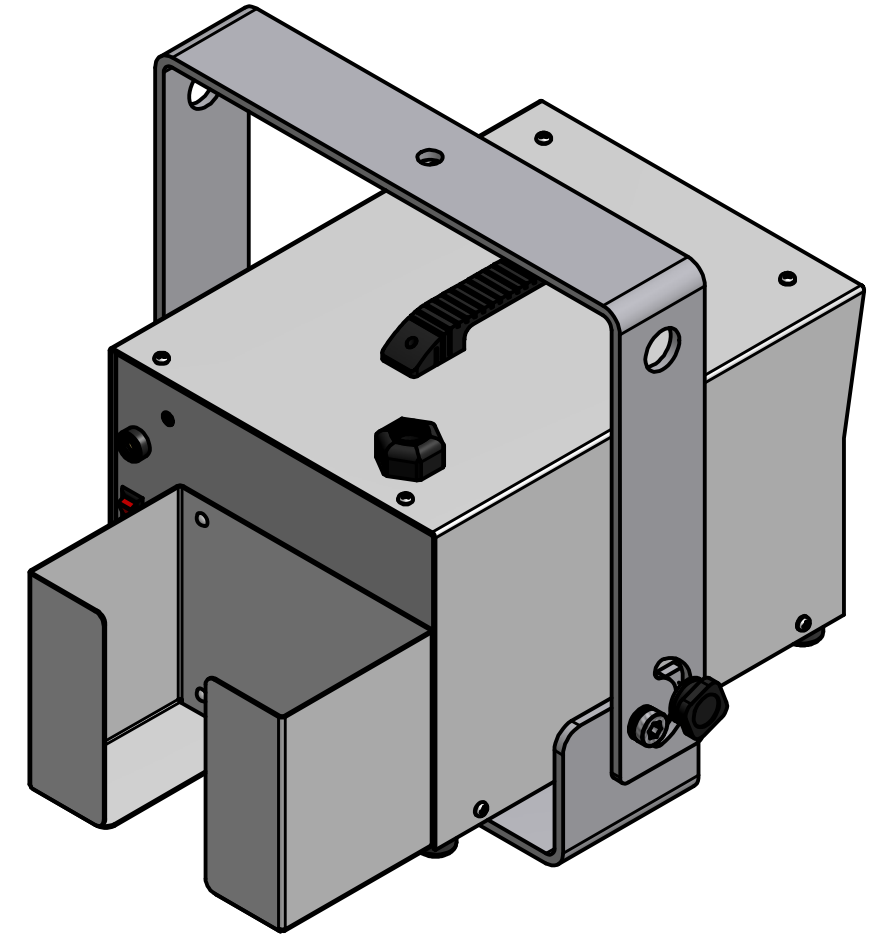

REVISION HISTORY

REV-#	DATE
B	14/12/2016

TURBO SNOW MACHINE W/ UNIVERSAL HEAVY DUTY TRUSS MOUNT BRACKET

Truss Mount Bracket With
1/4" X 1/5" HEXBOLTS
Grade 5