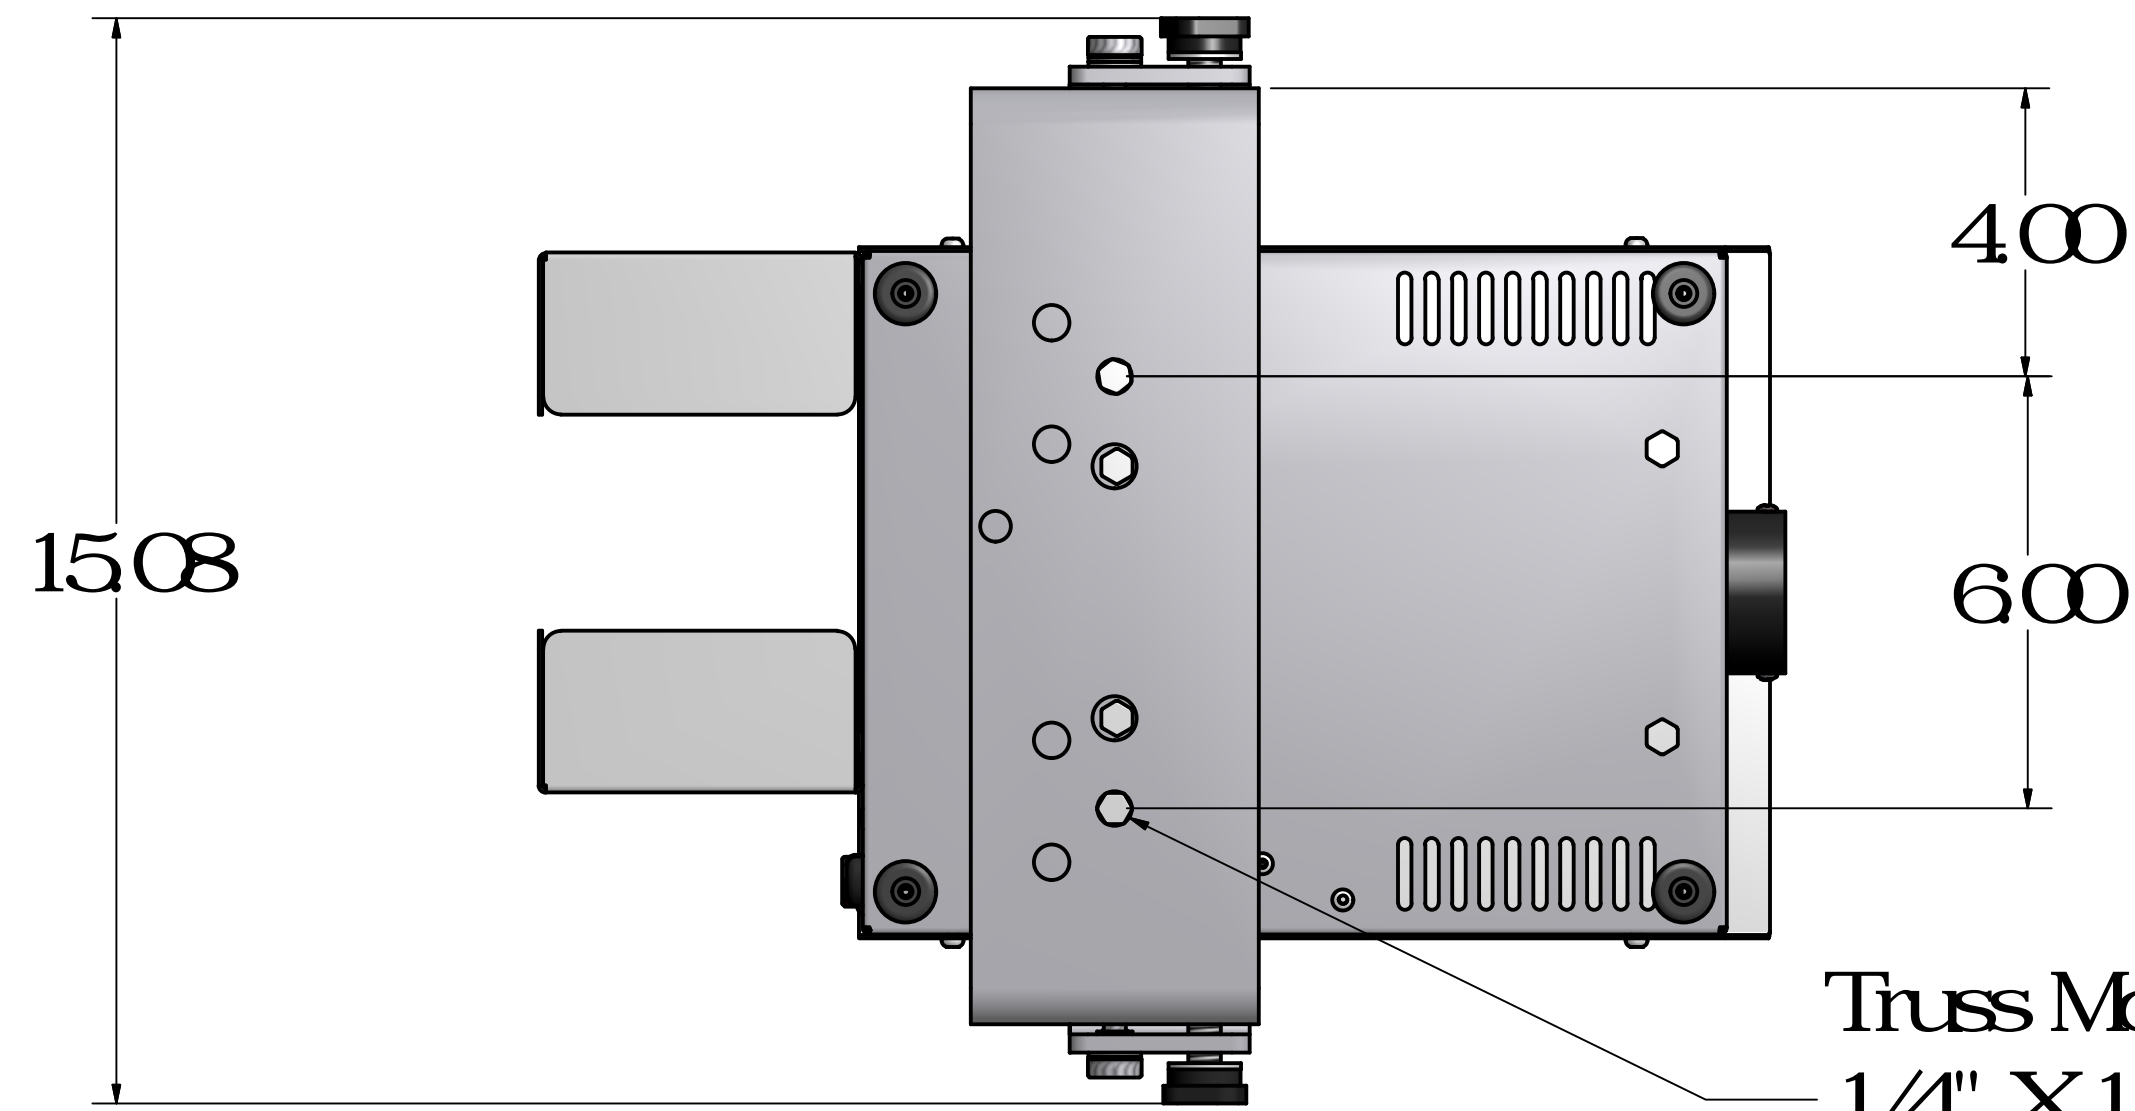

REVISION HISTORY

REV-#	DATE
B	14/12/2016

TURBO SNOW MACHINE W/ UNIVERSAL HEAVY DUTY TRUSS MOUNT BRACKET

Truss Mount Bracket With
1/4" X 1/5" HEXBOLTS
Grade 5