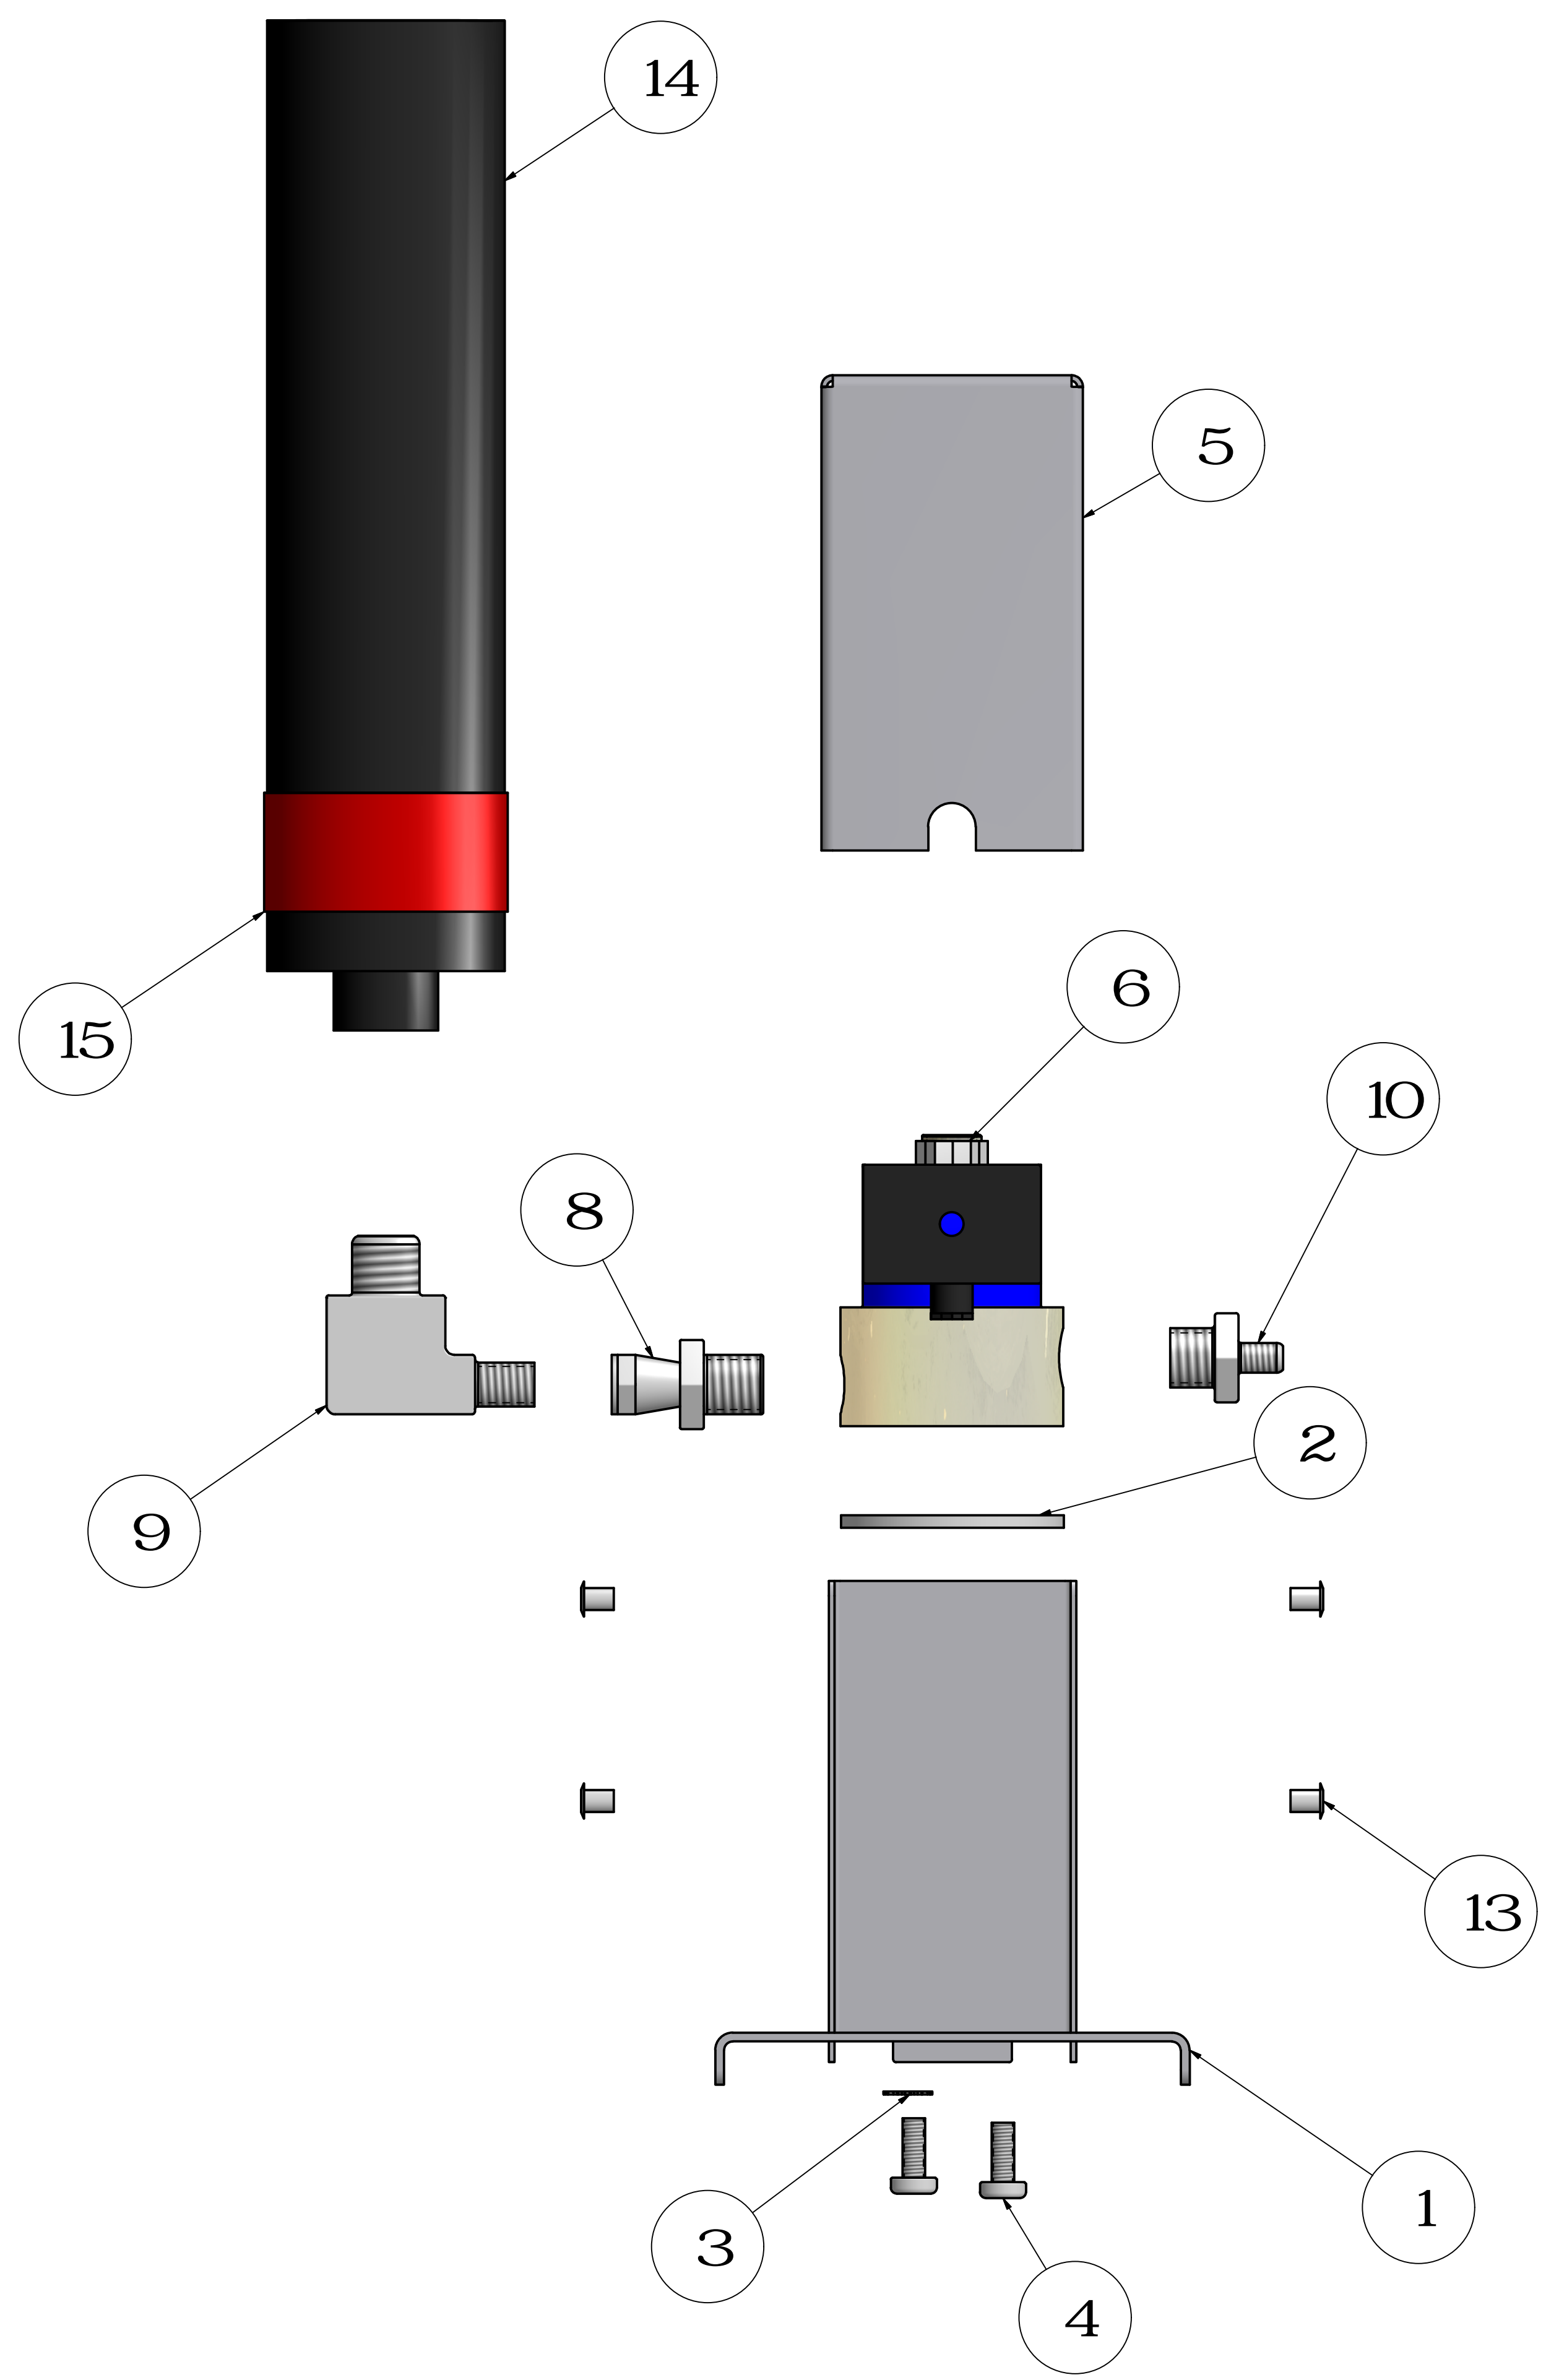

REVISION HISTORY

REV-#	DATE
A	16/05/2018

ICE JET III COMBO 110V

PARTS LIST

ITEM	QTY	SALES NUMBER	DESCRIPTION
1	1		ICE JET III BASE WELDMENT S.S.
2	1		ICE JET III SPACER S.S.
3	1		S.S. STAR WASHER - # 10
4	2		10/32 X 1/2 MACHINE SCREW- PHILIPS
5	1		ICE JET III LID S.S.
6	1	CXP 4062	SOLENOID VALVE 3/8 NPT 1000 PSI 120V
7	1	CXP 4047	ICE JET DIN CONNECTOR
8	1	CXP 2390	CO2 FITTING 3/8 MPT X 6MJ
9	1		CO2 90° 6MJ X 4MP
10	1		CO2 ADAPTER 6FJ X 6MP
11	1	CXP 1288	1/4" HOLE GROMMET
12	1	CXP 4047	18/3 POWER CORD 12FT LENGTH
13	4		3/16 X 3/8" RIVET B/O
14	1	CXP 1196	ICE JET III NOZZLE S.S (PAINTED)
15	1	CXP 1199	RUBBER BAND