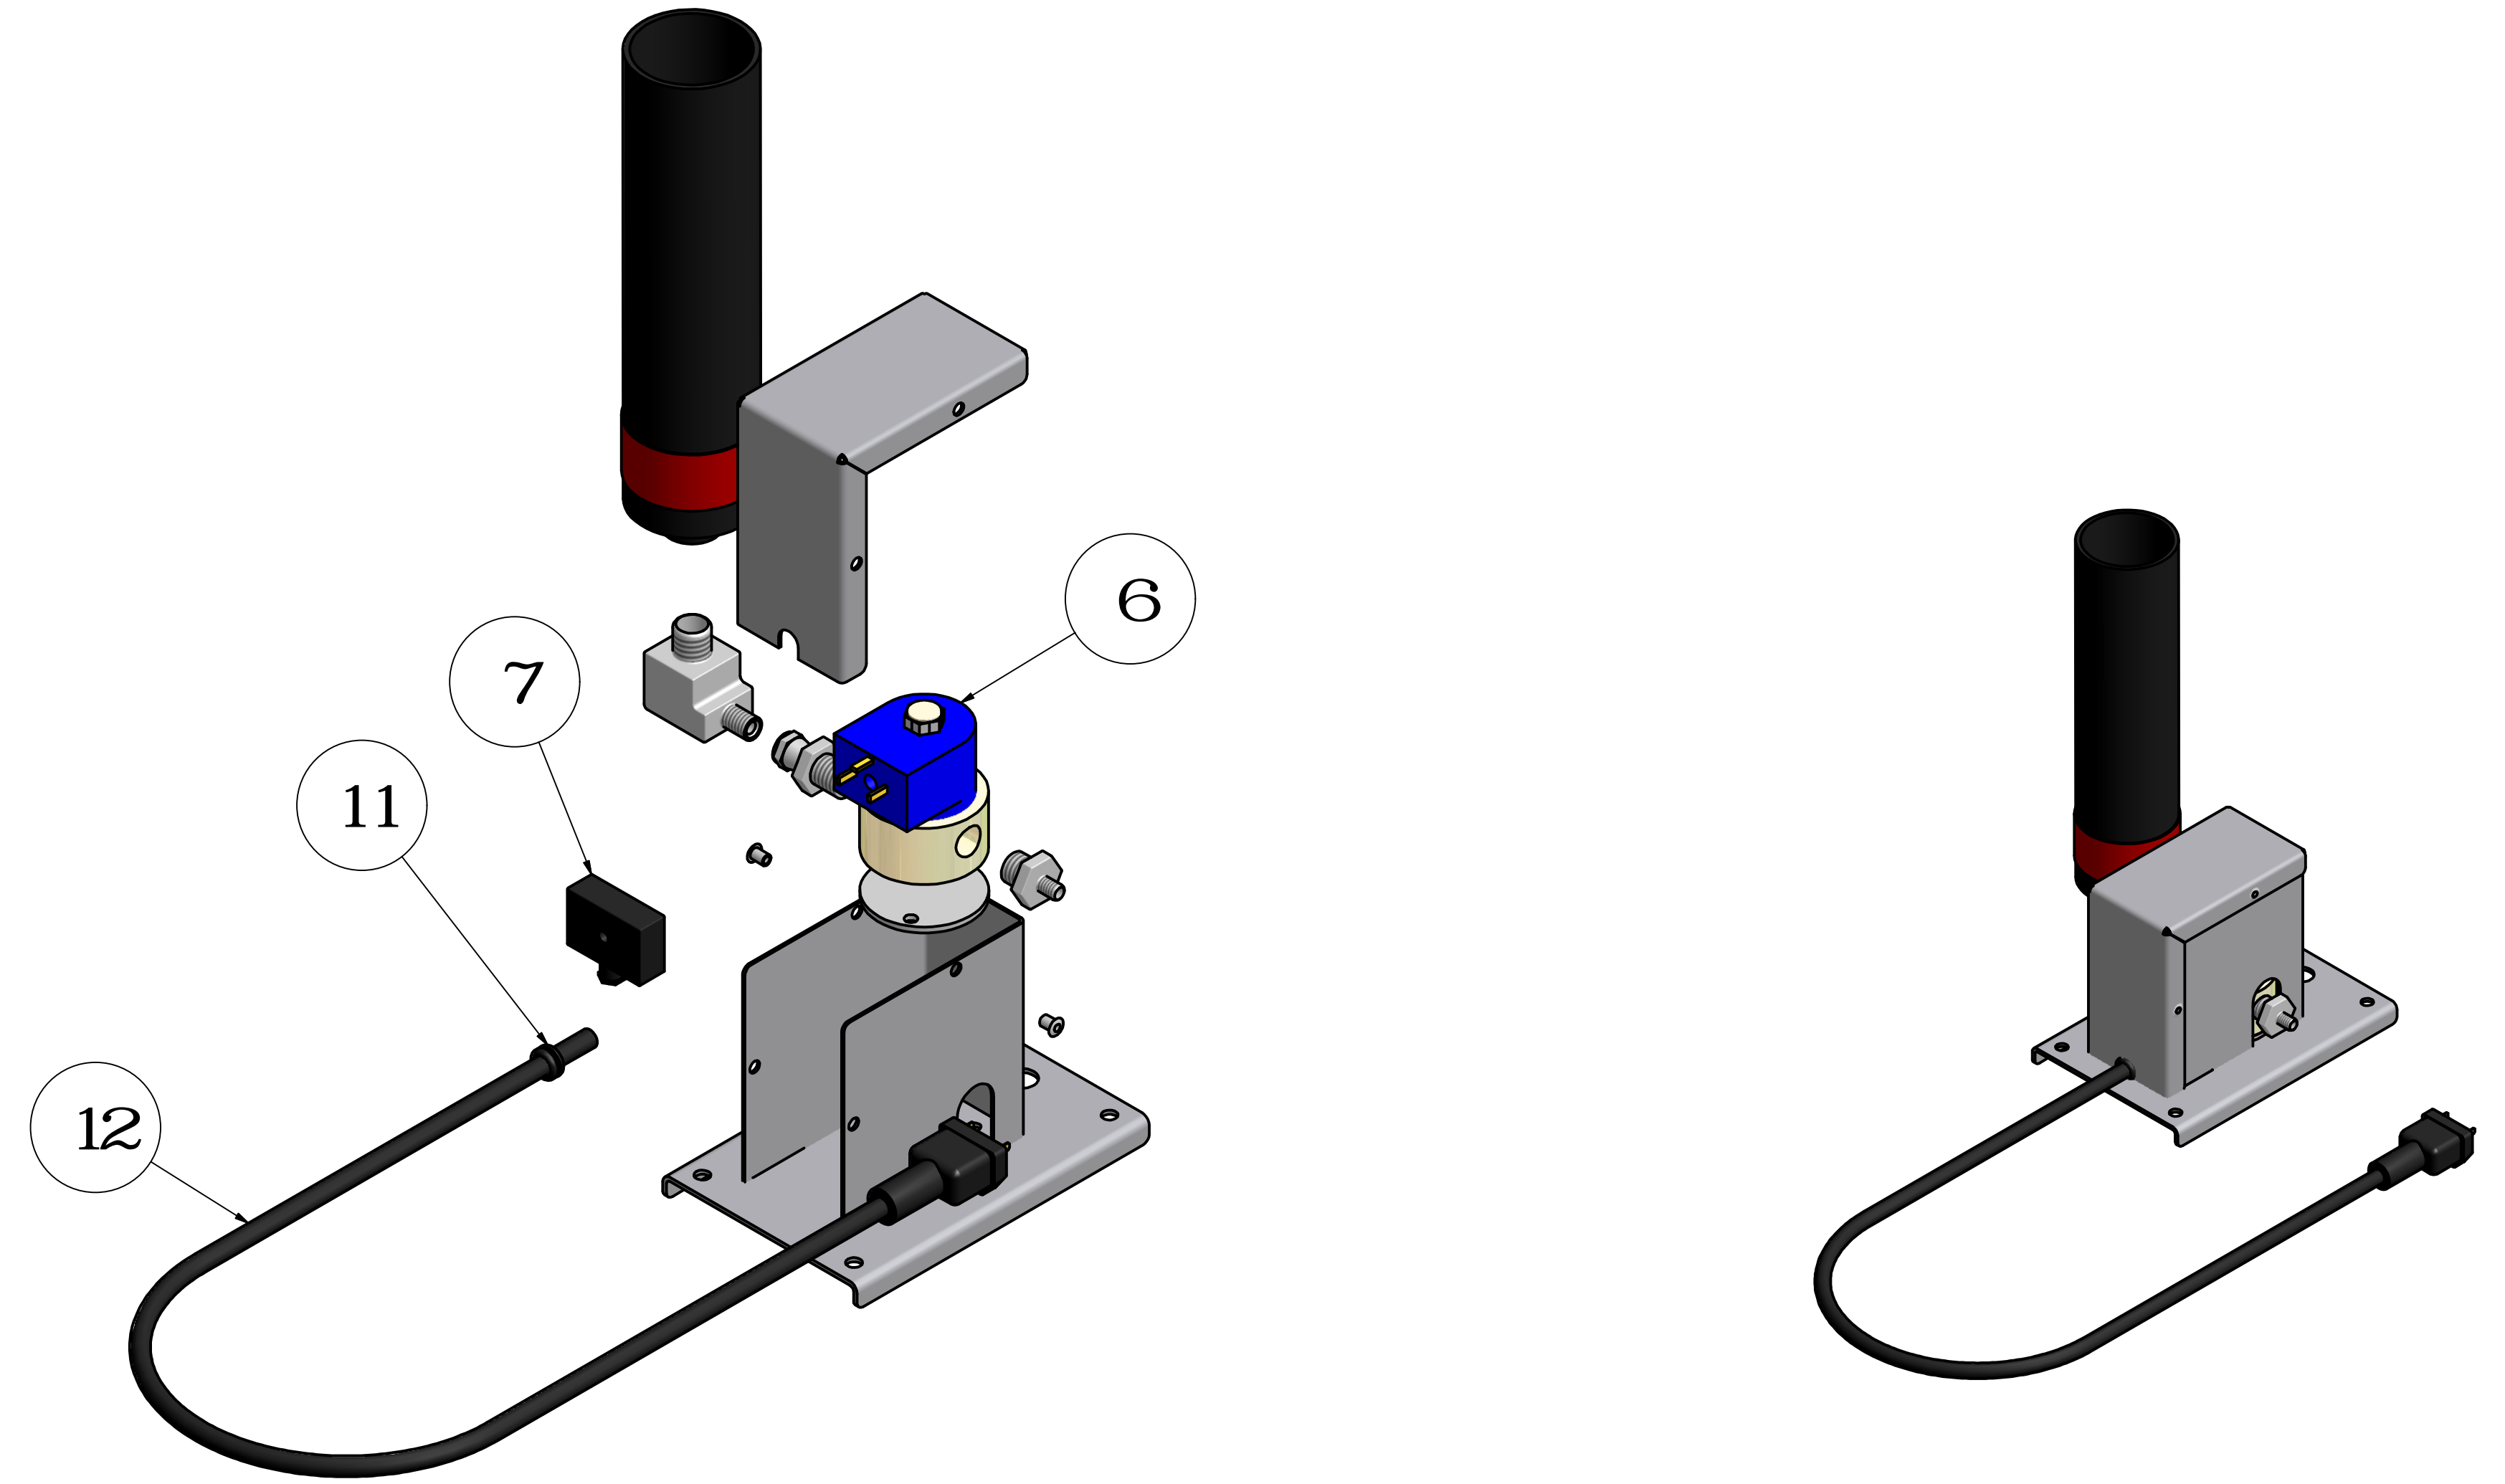

REVISION HISTORY

REV-#	DATE
A	16/05/2018

ICE JET III COMBO 110V

PARTS LIST

ITEM	QTY	SALES NUMBER	DESCRIPTION
1	1		ICE JET III BASE WELDMENT S.S.
2	1		ICE JET III SPACER S.S.
3	1		S.S. STAR WASHER - # 10
4	2		10/32 X 1/2 MACHINE SCREW- PHILIPS
5	1		ICE JET III LID S.S.
6	1	CXP 4062	SOLENOID VALVE 3/8 NPT 1000 PSI 120V
7	1	CXP 4047	ICE JET DIN CONNECTOR
8	1	CXP 2390	CO2 FITTING 3/8 MPT X 6MJ
9	1		CO2 90° 6MJ X 4MP
10	1		CO2 ADAPTER 6FJ X 6MP
11	1	CXP 1288	1/4" HOLE GROMMET
12	1	CXP 4047	18/3 POWER CORD 12FT LENGTH
13	4		3/16 X 3/8" RIVET B/O
14	1	CXP 1196	ICE JET III NOZZLE S.S (PAINTED)
15	1	CXP 1199	RUBBER BAND