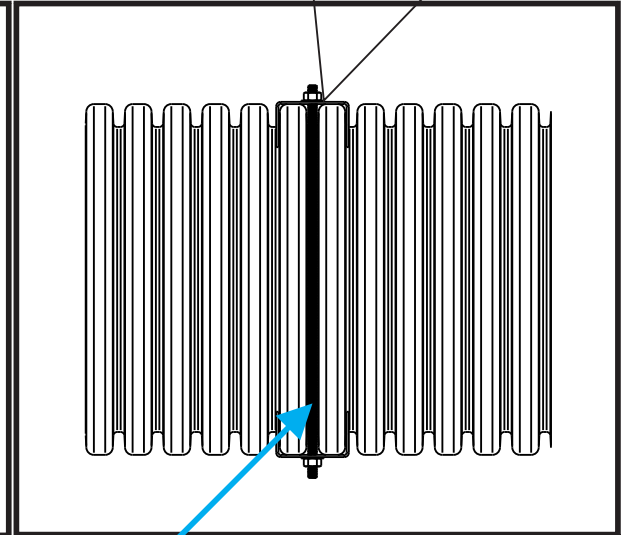

## Package Contents

- 4-Nuts
- 4-Washers
- 2-Threaded Rod
- 2-End Braces

**CXP4088 – Fog Curtain Foam Gasket**  
 Fog Curtain Foam Gasket may be required if fog leakage at the joint happens. (sold separately)

**CLF9032 4 1/2" Sleeve** can be used in conjunction to stiffen the joint.(sold separately)

**Fog Curtain Foam Gasket**

## CLF9045 Fog Curtain Metal Bracket

The Fog Curtain Metal Bracket acts as a coupler to join 2 10" rigid pieces together, and as a point to hang the fog curtain from (additional field supplied hardware is necessary).