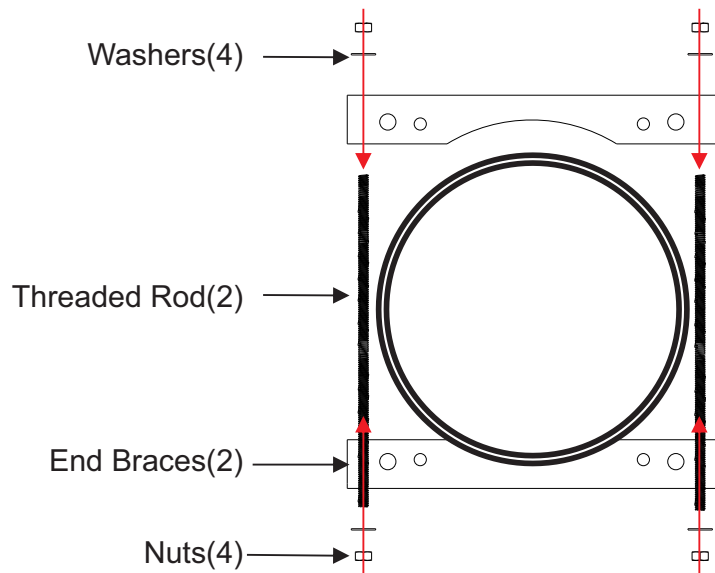

## Package Contents

- 4-Nuts
- 4-Washers
- 2-Threaded Rod
- 2-End Braces

**CXP4088 – Fog Curtain Foam Gasket**  
 Fog Curtain Foam Gasket may be required if fog leakage at the joint happens. (sold separately)

**CLF9032 4 1/2" Sleeve** can be used in conjunction to stiffen the joint.(sold separately)

**Fog Curtain Foam Gasket**

## CLF9045 Fog Curtain Metal Bracket

The Fog Curtain Metal Bracket acts as a coupler to join 2 10" rigid pieces together, and as a point to hang the fog curtain from (additional field supplied hardware is necessary).