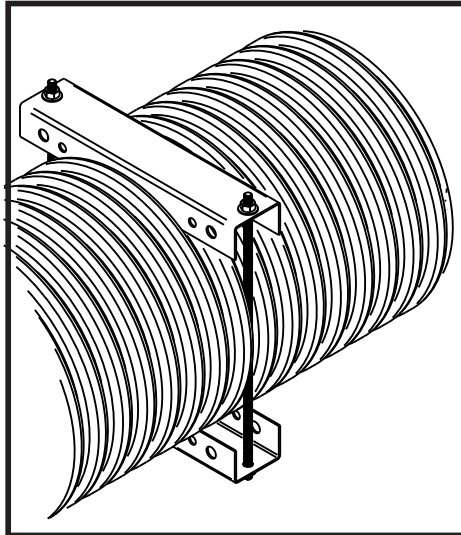

## Package Contents

- 4-Nuts
- 4-Washers
- 2-Threaded Rod
- 2-End Braces

**CXP4088 – Fog Curtain Foam Gasket**  
 Fog Curtain Foam Gasket may be required if fog leakage at the joint happens. (sold separately)

**CLF9032 4 1/2" Sleeve** can be used in conjunction to stiffen the joint.(sold separately)

**Fog Curtain Foam Gasket**

## CLF9045 Fog Curtain Metal Bracket

The Fog Curtain Metal Bracket acts as a coupler to join 2 10" rigid pieces together, and as a point to hang the fog curtain from (additional field supplied hardware is necessary).